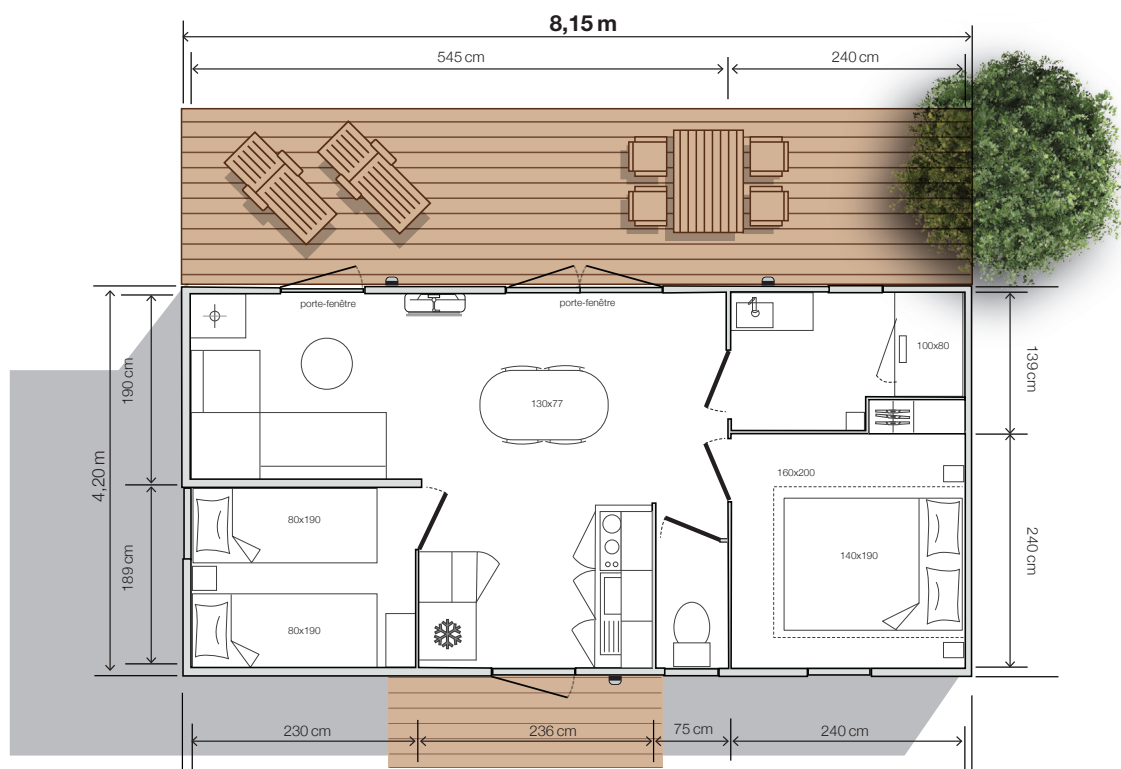

BIO HABITAT