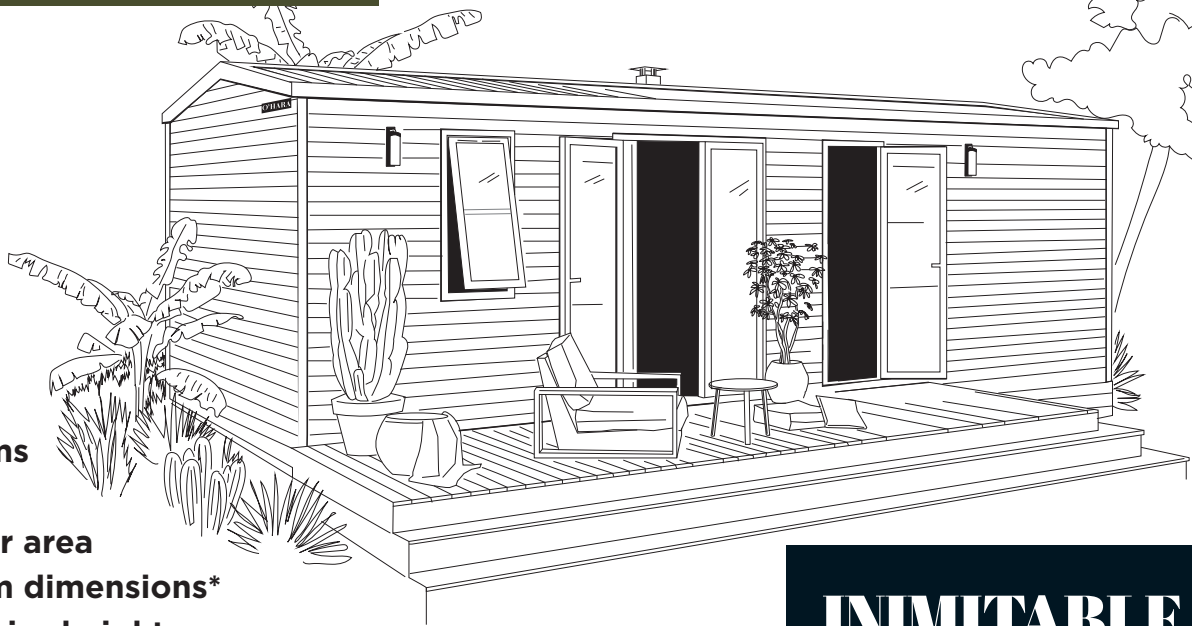

model  
**884 3-bed**

**O'HARA**

**3 Bedrooms**  
**Sleeps 6**  
**33 m<sup>2</sup> floor area**  
**8.95x4.2 m dimensions\***  
**2.3 m interior height**  
**3.52 m exterior height**

\*Overall dimensions and usable interior floor area.

## INIMITABLE

The 884 3-bed is the extremely bright 3-bedroom comfort model. It has a linear kitchen with direct access to the terrace. Use its dining table to eat lunch or for preparing meals in a friendly atmosphere.

model  
**884+3-bed**