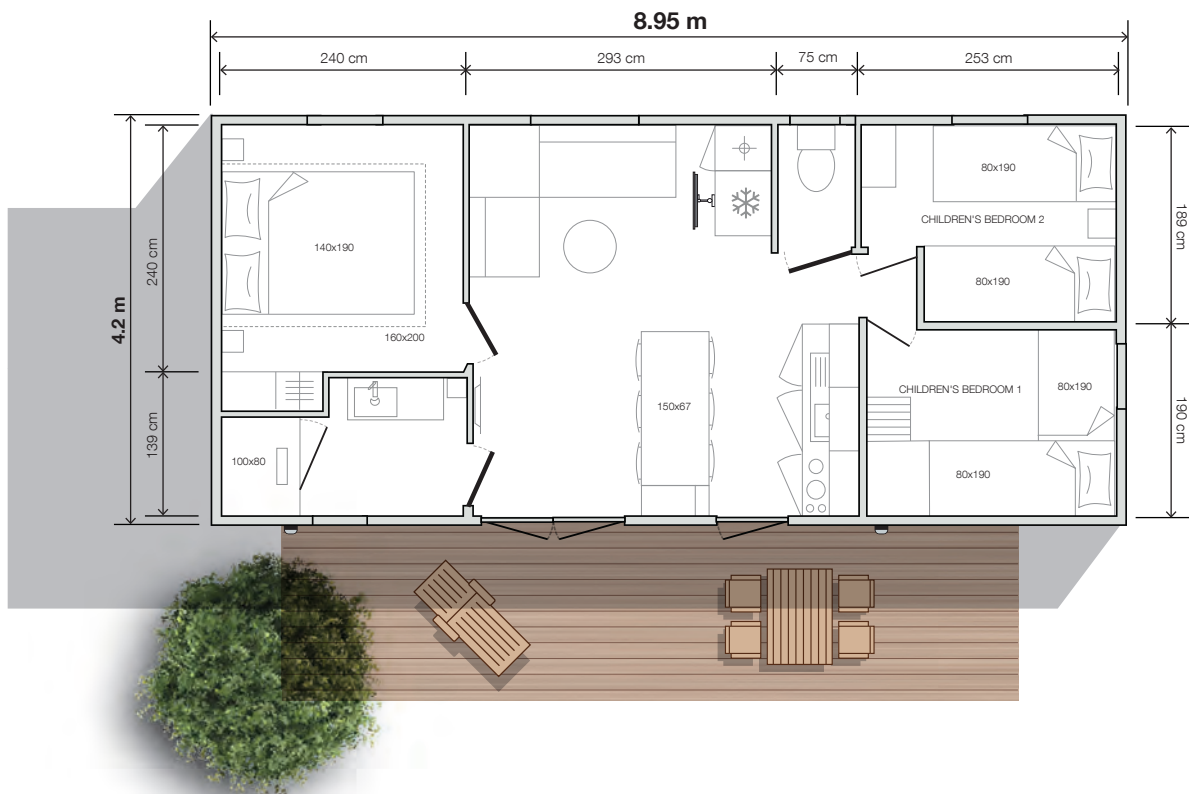

model  
**884 3-bed**

**O'HARA**

**3 Bedrooms**  
**Sleeps 6**  
**33 m<sup>2</sup> floor area**  
**8.95x4.2 m dimensions\***  
**2.3 m interior height**  
**3.52 m exterior height**

\*Overall dimensions and usable interior floor area.

## INIMITABLE

The 884 3-bed is the extremely bright 3-bedroom comfort model. It has a linear kitchen with direct access to the terrace. Use its dining table to eat lunch or for preparing meals in a friendly atmosphere.

## Living room/lounge

- 150x67 cm dining table with 6 stools
- Sofa with feet
- Pendant light
- Power socket with USB port
- Coffee table
- TV mount

## “Classic” children's bedroom

- Fabric roller blind
- Storage unit with built-in tray
- 80x190 cm bed bases, 18 slats
- Bedside table and reading light