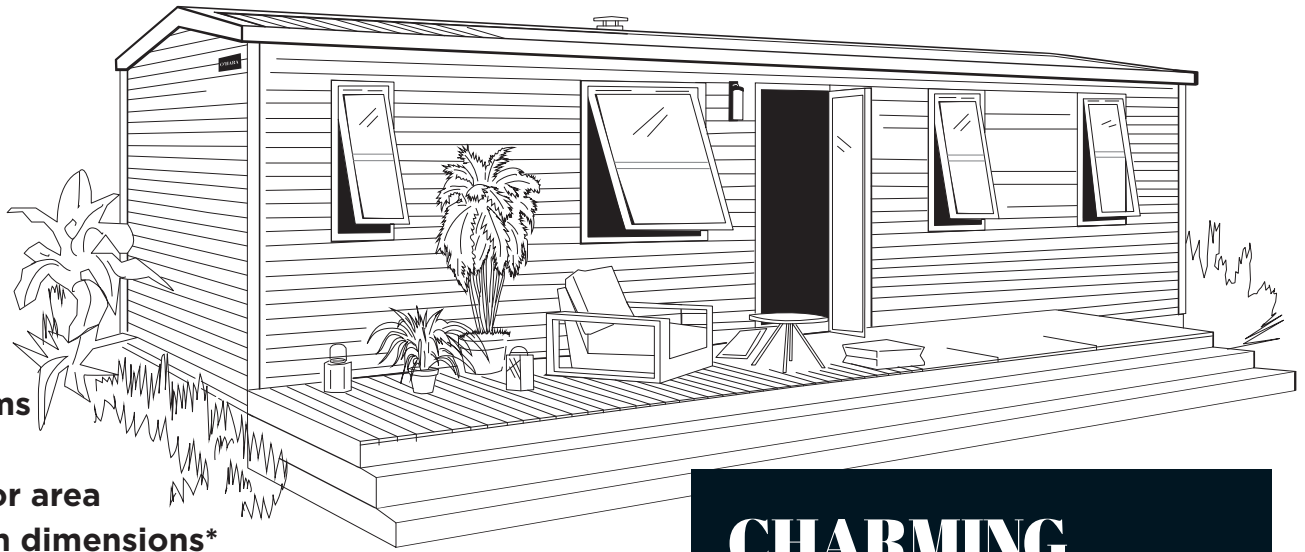

model

1064 3-bed 2-bath Garden Side

O'HARA

- 3 Bedrooms**
- Sleeps 6**
- 40 m² floor area**
- 10.8x4.2 m dimensions***
- 2.3 m interior height**
- 3.52 m exterior height**

*Overall dimensions and usable interior floor area.

CHARMING

A true flagship of the O'HARA range, the 1064 3-bed 2-bath Garden Side is a showcase of everything we love: the spaciousness of the living room, the two bathrooms that are an integral part of a premium offer, the privacy of a wonderful garden accessed via the kitchen's large openings...