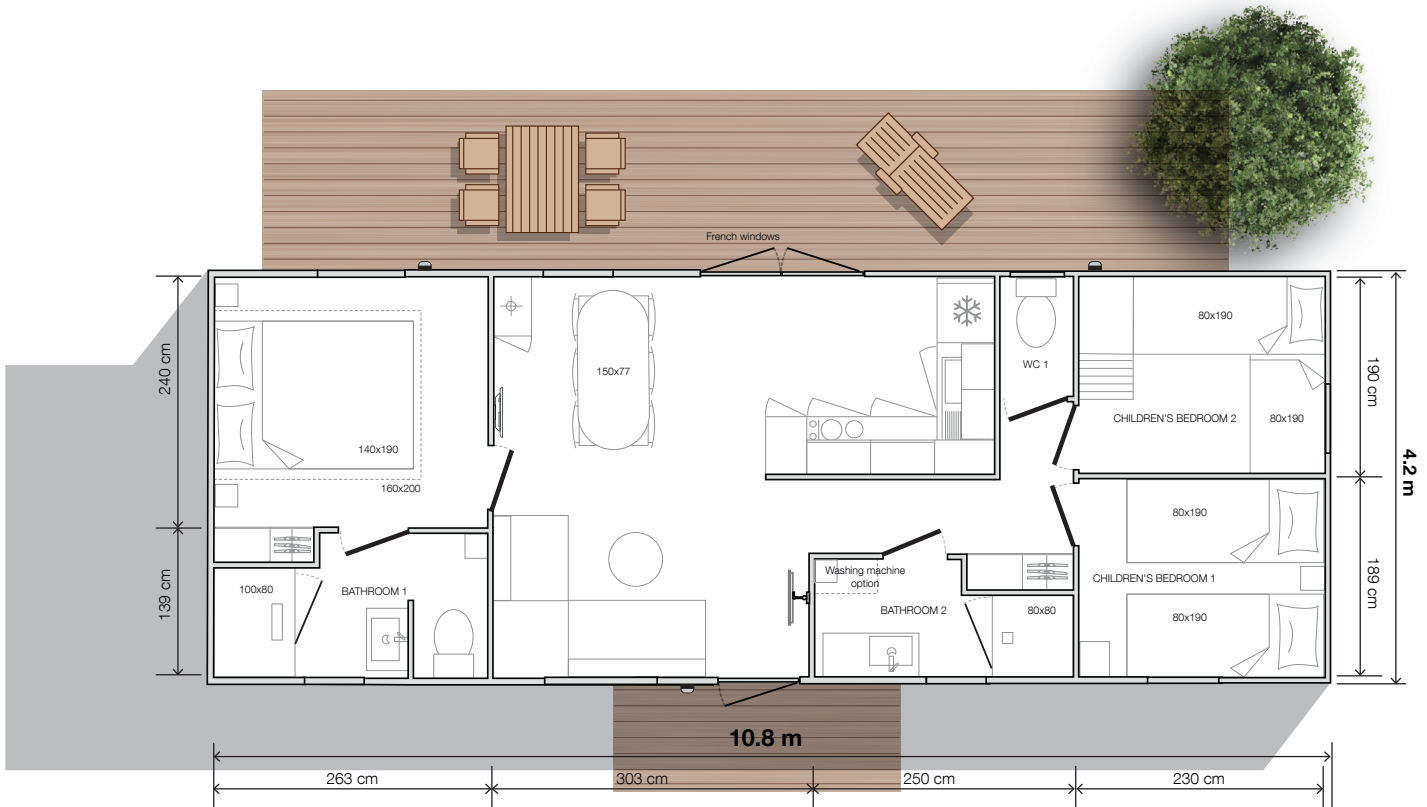

model

1064 3-bed 2-bath Garden Side

O'HARA

- 3 Bedrooms**
- Sleeps 6**
- 40 m² floor area**
- 10.8x4.2 m dimensions***
- 2.3 m interior height**
- 3.52 m exterior height**

*Overall dimensions and usable interior floor area.

CHARMING

A true flagship of the O'HARA range, the 1064 3-bed 2-bath Garden Side is a showcase of everything we love: the spaciousness of the living room, the two bathrooms that are an integral part of a premium offer, the privacy of a wonderful garden accessed via the kitchen's large openings...

O'HARA

Master bedroom

- Full-width blackout curtain
- Headboard with built-in bedside tables and sockets
- Pendant lights on both sides of the bed
- Built-in, full-height wardrobe with sliding door
- 140x190 cm bed base, 18 slats
- En-suite shower and WC

Recess

- Large built-in, full-height wardrobe