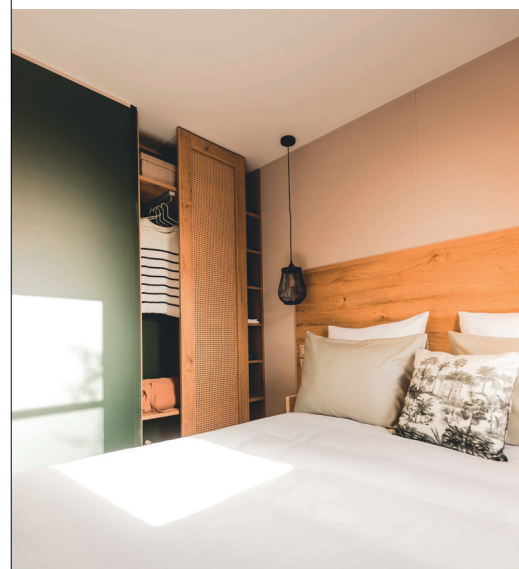

*Overall dimensions and usable interior floor area.

model
9443-bed

Optional anthracite interior doors
(white as standard)

Standard equipment

- 1,000 Watt intelligent electronic convector with digital display
- TV cabling
- High and low vents
- Hydropower boiler
- Central circuit breaker
- HR35 kg/m³ OEKO TEX-certified foam mattress
- Smoke detector with 10-year warranty
- Kitchen units with feet and PVC plinths
- Heavy duty, phthalate-free linoleum
- 207 L fridge-freezer
- 100% LED lighting
- Resin sink
- Top-of-the-range, ACS-certified plumbing fixtures with 7 L/min flow reducers
- Environmental awareness sticker

- 150x77 cm oval table with 6 chairs
- Sofa with feet
- Pendant light
- Power socket with USB port
- Coffee table
- TV mount
- XXL storage cupboard for optional washing machine

Ultimate options

- Smart music speaker
- Upper transverse bed in the children's bedroom along the back wall
- Full-length mirror in the master bedroom

Master bedroom

- Full-width blackout curtain
- Headboard with built-in bedside tables and sockets
- Pendant lights on both sides of the bed
- 140x190 cm bed bases, 18 slats
- Built-in, full-height wardrobe with sliding door

“Classic” children's bedroom

- Fabric roller blind
- Storage unit with built-in tray
- 80x190 cm bed bases, 18 slats
- Bedside table and reading light

Mezzanine bedroom

- Fabric roller blind
- Lower bed with 80x190 cm bed base, bedside table and reading light
- Upper bed 80x190 cm, accessible by staircase
- Ceiling spotlights
- Wardrobe under the mezzanine