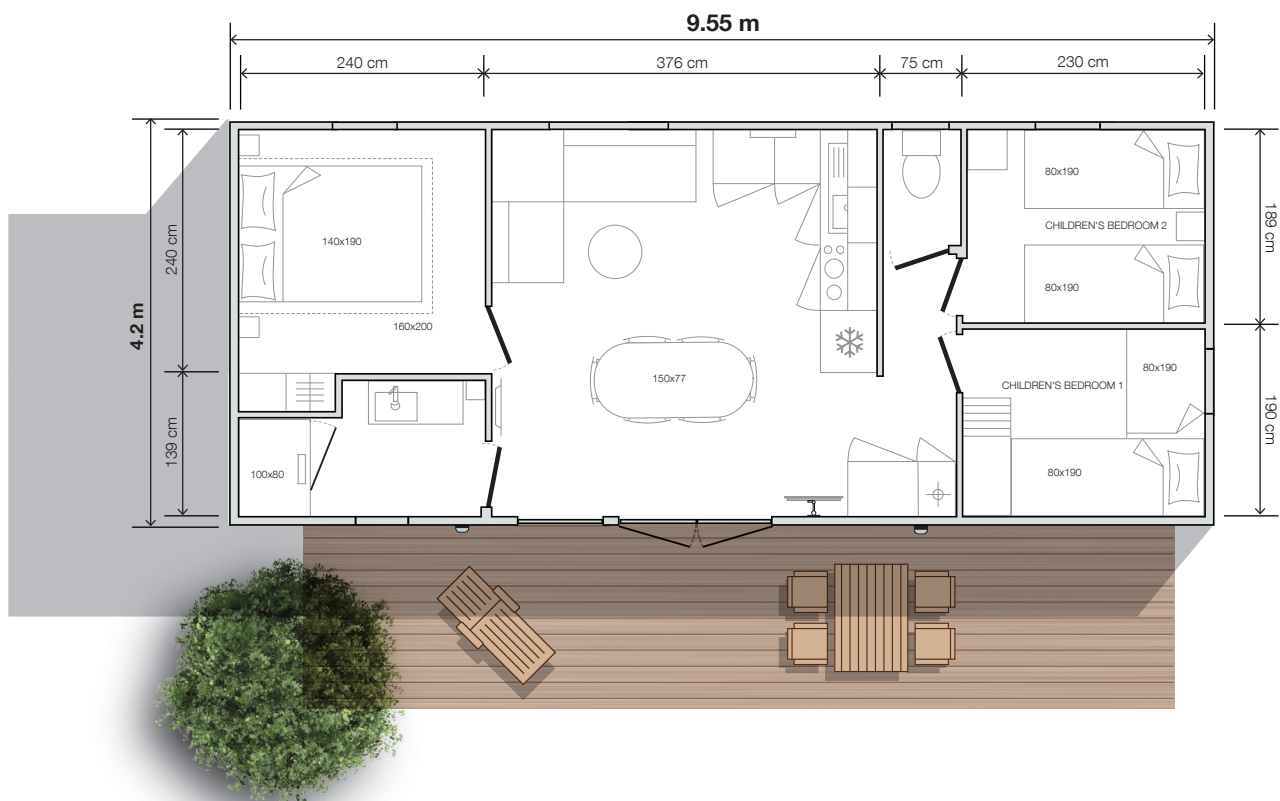

model
944 3-bed

O'HARA

3 Bedrooms
Sleeps 6
35.3 m² floor area
9.55x4.2 m dimensions*
2.3 m interior height
3.52 m exterior height

SPACIOUS

A top-of-the-range, spacious 3-bedroom model, the 944 3-bed offers 3 distinct living spaces: a modular living room with designer table, a cosy lounge and a fully equipped kitchen to delight young and old alike!

*Overall dimensions and usable interior floor area.

model
9443-bed

Optional anthracite interior doors
(white as standard)

Standard equipment

- 1,000 Watt intelligent electronic convector with digital display
- TV cabling
- High and low vents
- Hydropower boiler
- Central circuit breaker
- HR35 kg/m³ OEKO TEX-certified foam mattress
- Smoke detector with 10-year warranty
- Kitchen units with feet and PVC plinths
- Heavy duty, phthalate-free linoleum
- 207 L fridge-freezer
- 100% LED lighting
- Resin sink
- Top-of-the-range, ACS-certified plumbing fixtures with 7 L/min flow reducers
- Environmental awareness sticker

- 150x77 cm oval table with 6 chairs
- Sofa with feet
- Pendant light
- Power socket with USB port
- Coffee table
- TV mount
- XXL storage cupboard for optional washing machine

Ultimate options

- Smart music speaker
- Upper transverse bed in the children's bedroom along the back wall
- Full-length mirror in the master bedroom

“Classic” children's bedroom

- Fabric roller blind
- Storage unit with built-in tray
- 80x190 cm bed bases, 18 slats
- Bedside table and reading light

Mezzanine bedroom

- Fabric roller blind
- Lower bed with 80x190 cm bed base, bedside table and reading light
- Upper bed 80x190 cm, accessible by staircase
- Ceiling spotlights
- Wardrobe under the mezzanine